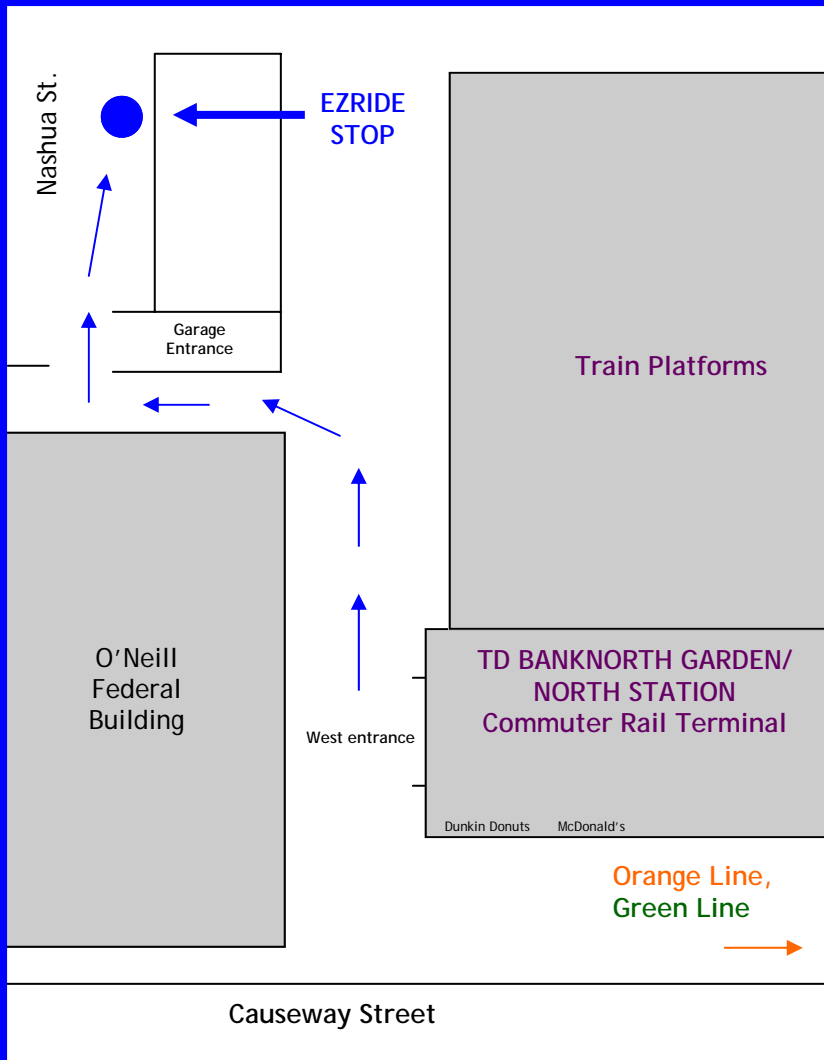

EZRide Shuttle – Stop Detail

North Station

Kendall Square